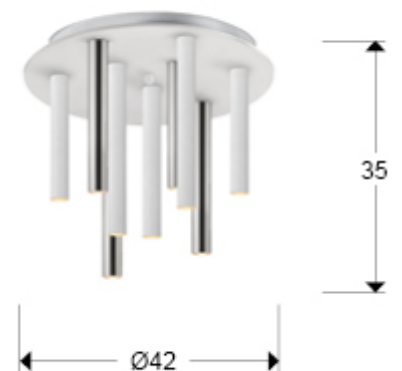

Varas 374026

Flush Ceiling Lamps

Round ceiling lamp of 9 LED lights. Made of metal, chrome and matt white finish. Opal acrylic diffuser. 45W LED, 4050 lm, 3000 K. DIMMABLE

· This lamp is supplied with GRAVITY TOGGLES, to improve ceiling fixing.

GENERAL INFORMATION

Catalogue: i39 Iluminación
Page: 131
EAN Code: 8435435333249
Type: Flush Ceiling Lamps
Collection: Varas

SIZES

Sizes: Ø 42.0 ↓ 35.0 cm
Weight: 5.4 Kg

SIZES WITH PACKAGING

Weight: 6.2 Kg
Volume: 0.0450m³
Sizes: ↔ 50.0 ↓ 18.0 ↗ 50.0 cm

ADDITIONAL INFORMATION

Material: Metal, acrylic
Finish: Chrome, matt white, opal